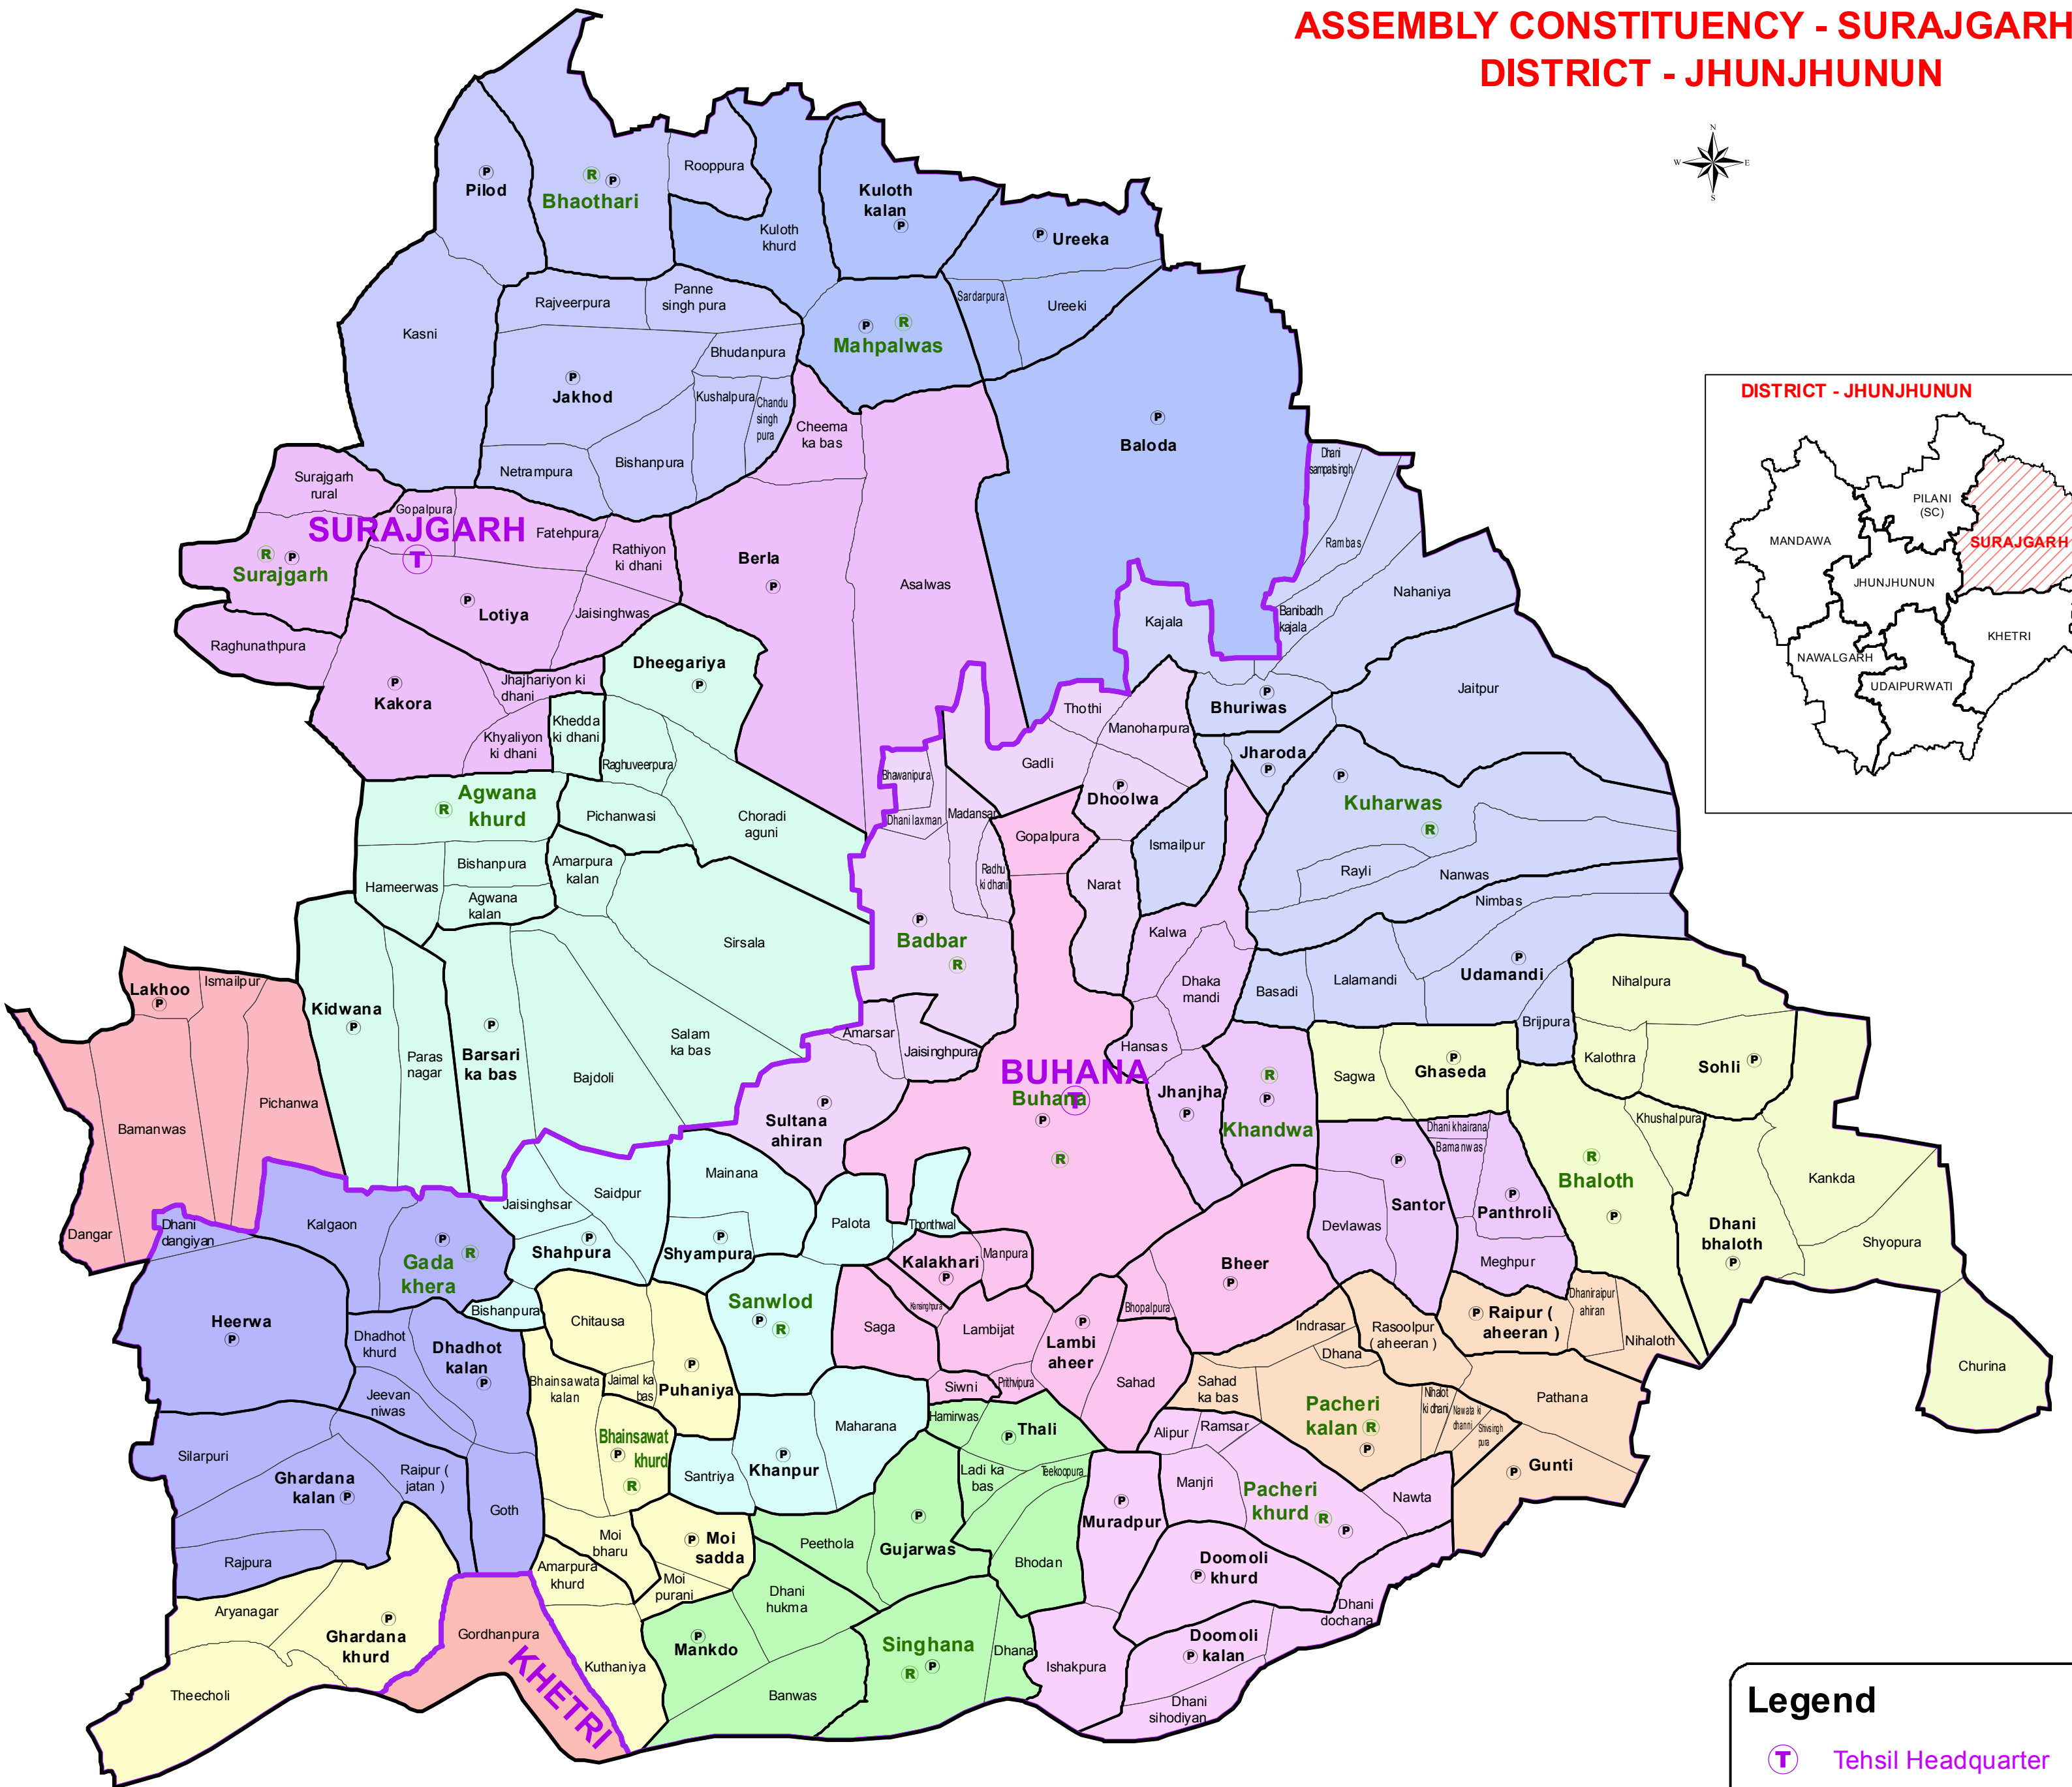

ASSEMBLY CONSTITUENCY - SURAJGARH-26 DISTRICT - JHUNJHUNUN

Legend

- Ⓣ Tehsil Headquarter
- Ⓡ ILR Headquarter
- Ⓟ Patwar Circle Headquarter
- Tehsil Name Tehsil Boundary
- ILR Circle Name ILR Circle Boundary
- Patwar Circle Boundary Patwar Circle Boundary
- Village Name Village Boundary