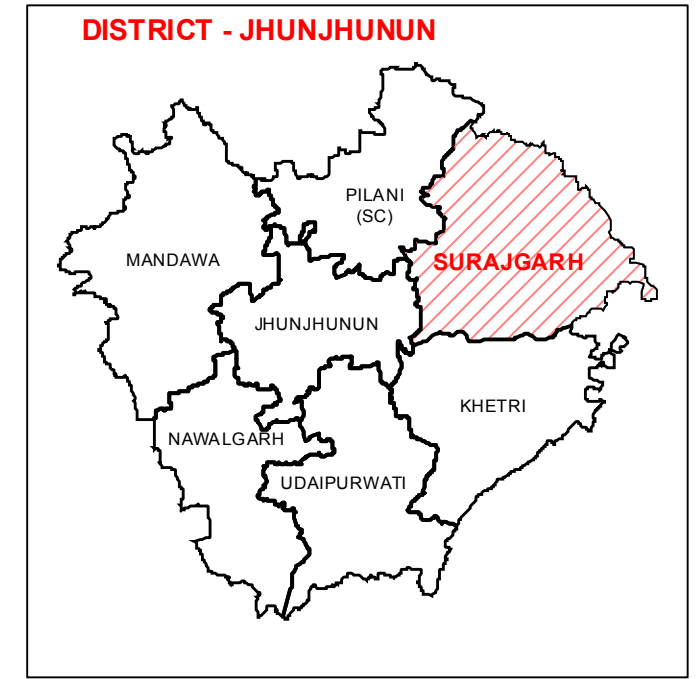

ASSEMBLY CONSTITUENCY - SURAJGARH-26 DISTRICT - JHUNJHUNUN

Legend

- Ⓣ Tehsil Headquarter
- Ⓡ ILR Headquarter
- Ⓟ Patwar Circle Headquarter
- Tehsil Name Tehsil Boundary
- ILR Circle Name ILR Circle Boundary
- Patwar Circle Boundary Patwar Circle Boundary
- Village Name Village Boundary